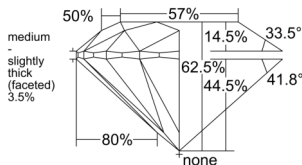

GIA®

FACSIMILE

GIA REPORT 6531670226

Verify this report at GIA.edu

GIA NATURAL DIAMOND DOSSIER®

October 13, 2025
GIA Report Number 6531670226
Shape and Cutting Style ..... Round Brilliant
Measurements ..... 4.32 - 4.35 x 2.71 mm

GRADING RESULTS

Carat Weight ..... 0.31 carat
Color Grade I
Clarity Grade VS1
Cut Grade ..... Excellent

ADDITIONAL GRADING INFORMATION

Polish ..... Excellent
Symmetry ..... Excellent
Fluorescence ..... Strong Blue
Clarity Characteristics..... Crystal, Feather, Pinpoint
Inscription(s): GIA 6531670226

PROPORTIONS

Profile to actual proportions

GRADING SCALES

GIA COLOR SCALE

COLORLESS	D
	E
	F
	G
	H
	I
	J
NEAR COLORLESS	K
	L
Faint	M
	N
	O
	P
	R
	S
	T
	U
	V
	W
	X
	Y
Light	Z

GIA CLARITY SCALE

FLAWLESS	INTERNAL FLAWLESS	
		FLAWLESS
VERY VERY SLIGHTLY INCLUDED	VVS₁	
	VVS₂	
VERY SLIGHTLY INCLUDED	VS₁	
	VS₂	
SLIGHTLY INCLUDED	SI₁	
	SI₂	
INCLUDED	I₁	
	I₂	
	I₃	

GIA CUT SCALE

EXCELLENT
VERY GOOD
GOOD
FAIR
POOR