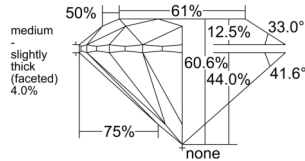

GIA®

FACSIMILE

GIA REPORT 6531673813

Verify this report at GIA.edu

GIA NATURAL DIAMOND DOSSIER®

October 09, 2025
GIA Report Number 6531673813
Shape and Cutting Style ..... Round Brilliant
Measurements ..... 3.85 - 3.87 x 2.34 mm

GRADING RESULTS

Carat Weight ..... 0.21 carat
Color Grade ..... H
Clarity Grade VVS1
Cut Grade ..... Excellent

ADDITIONAL GRADING INFORMATION

Polish ..... Excellent
Symmetry ..... Excellent
Fluorescence ..... Medium Blue
Clarity Characteristics ..... Cloud, Feather
Inscription(s): GIA 6531673813

PROPORTIONS

Profile to actual proportions