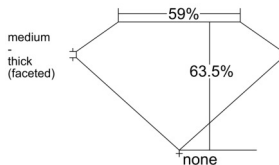

GIA®

FACSIMILE

GIA REPORT 6531685546

Verify this report at GIA.edu

GIA NATURAL DIAMOND DOSSIER®

October 10, 2025
GIA Report Number 6531685546
Shape and Cutting Style ..... Oval Brilliant
Measurements ..... 6.62 x 4.82 x 3.06 mm

GRADING RESULTS

Carat Weight ..... 0.62 carat
Color Grade I
Clarity Grade VVS1

ADDITIONAL GRADING INFORMATION

Polish ..... Excellent
Symmetry ..... Very Good
Fluorescence ..... Faint
Clarity Characteristics ..... Feather
Inscription(s): GIA 6531685546

PROPORTIONS

Profile not to actual proportions

GRADING SCALES

GIA COLOR SCALE		GIA CLARITY SCALE	
COLORLESS	D	VERY VERY SLIGHTLY INCLUDED	FLAWLESS
	E		INTERNALLY FLAWLESS
	F		VVS₁
	G		VVS₂
	H		VS₁
	I		VS₂
	J		SI₁
	K		SI₂
	L		I₁
	M		I₂
NEAR COLORLESS	N	SLIGHTLY INCLUDED	I₃
	O		
	P		
	Q		
FAINT	R		
	S		
	T		
	U		
VERT LIGHT	V		
	W		
	X		
	Y		
LIGHT	Z