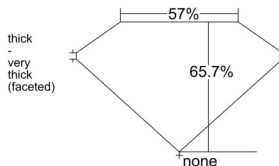

GIA®

FACSIMILE

GIA REPORT 6531694064

Verify this report at GIA.edu

GIA NATURAL DIAMOND DOSSIER®

October 10, 2025
GIA Report Number 6531694064
Shape and Cutting Style ..... Pear Brilliant
Measurements ..... 7.45 x 5.15 x 3.38 mm

GRADING RESULTS

Carat Weight ..... 0.81 carat
Color Grade ..... H
Clarity Grade SI1

ADDITIONAL GRADING INFORMATION

Polish ..... Excellent
Symmetry ..... Excellent
Fluorescence ..... None
Clarity Characteristics ..... Crystal
Inscription(s): GIA 6531694064

PROPORTIONS

Profile not to actual proportions

GRADING SCALES

GIA COLOR SCALE		GIA CLARITY SCALE			
COLORLESS	D	VERY VERY SLIGHTLY INCLUDED	FLAWLESS		
	E		INTERNALLY FLAWLESS		
	F	VERY SLIGHTLY INCLUDED	VVS₁		
	G		VVS₂		
	H		VS₁		
	NEAR COLORLESS	I	SLIGHTLY INCLUDED	VS₂	
		J		SI₁	
		FAINT	K	INCLUDED	SI₂
			L		I₁
			M		I₂
VERTICALLY LIGHT	N	I₃			
	O				
	P				
	Q				
	R				
LIGHT	S				
	T				
	U				
	V				
	W				
X					
Y					
Z