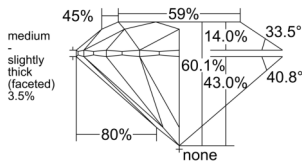

GIA®

FACSIMILE

GIA REPORT 6531707536

Verify this report at GIA.edu

GIA NATURAL DIAMOND DOSSIER®

October 13, 2025
GIA Report Number 6531707536
Shape and Cutting Style ..... Round Brilliant
Measurements ..... 4.75 - 4.79 x 2.87 mm

GRADING RESULTS

Carat Weight ..... 0.40 carat
Color Grade ..... D
Clarity Grade VVS1
Cut Grade ..... Excellent

ADDITIONAL GRADING INFORMATION

Polish ..... Excellent
Symmetry ..... Excellent
Fluorescence ..... None
Clarity Characteristics ..... Pinpoint
Inscription(s): GIA 6531707536

PROPORTIONS

Profile to actual proportions

GRADING SCALES

GIA COLOR SCALE	GIA CLARITY SCALE	GIA CUT SCALE
COLORESS	FLAWLESS	EXCELLENT
D	INTERNALLY FLAWLESS	
E	VVS₁	VERY GOOD
F		
G	VS₁	GOOD
H		
I	SI₁	FAIR
J		
K	I₁	POOR
L		
M	I₂	
N	I₃	
O		
P		
Q		
R		
S		
T		
U		
V		
W		
X		
Y		
Z