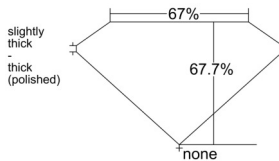

GIA®

FACSIMILE

GIA REPORT 6531707835

Verify this report at GIA.edu

GIA NATURAL DIAMOND DOSSIER®

October 13, 2025
GIA Report Number 6531707835
Shape and Cutting Style ..... **Cut-Cornered Rectangular Modified Brilliant**
Measurements ..... 5.04 x 4.01 x 2.71 mm

GRADING RESULTS

Carat Weight ..... 0.51 carat
Color Grade I
Clarity Grade VS2

ADDITIONAL GRADING INFORMATION

Polish ..... Excellent
Symmetry ..... Very Good
Fluorescence ..... None
Clarity Characteristics ..... Crystal, Feather
Inscription(s): GIA 6531707835

PROPORTIONS

Profile not to actual proportions

GRADING SCALES

GIA COLOR SCALE		GIA CLARITY SCALE			
COLORLESS	D	NEAR COLORLESS	FLAWLESS		
	E		INTERNALLY FLAWLESS		
	F		VERY VERY SLIGHTLY INCLUDED	VVS₁	
	G			VVS₂	
	H		VERY SLIGHTLY INCLUDED	VS₁	
	I			VS₂	
	J			SLIGHTLY INCLUDED	SI₁
	K		SI₂		
	FANT COLORLESS		L	LIGHT	I₁
			M		I₂
N		I₃			
O					
P					
Q					
R					
S