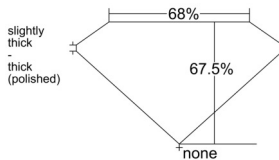

GIA®

FACSIMILE

GIA REPORT 6531708659

Verify this report at GIA.edu

GIA NATURAL DIAMOND DOSSIER®

October 11, 2025
GIA Report Number 6531708659
Shape and Cutting Style ..... Emerald Cut
Measurements ..... 5.26 x 3.85 x 2.60 mm

GRADING RESULTS

Carat Weight ..... 0.51 carat
Color Grade ..... H
Clarity Grade VS1

ADDITIONAL GRADING INFORMATION

Polish ..... Excellent
Symmetry ..... Very Good
Fluorescence ..... Faint
Clarity Characteristics ..... Crystal
Inscription(s): GIA 6531708659

PROPORTIONS

Profile not to actual proportions

GRADING SCALES

GIA COLOR SCALE		GIA CLARITY SCALE			
COLORLESS	D	VERY VERY SLIGHTLY INCLUDED	FLAWLESS		
	E		INTERNALLY FLAWLESS		
	F	VERY SLIGHTLY INCLUDED	VS₁		
	G		VS₂		
	H		VS₁		
	NEAR COLORLESS	I	SLIGHTLY INCLUDED	VS₂	
		J		SI₁	
		FAINT	K	INCLUDED	SI₂
			L		I₁
			M		I₂
VERY LIGHT			N	INCLUDED	I₃
			O		
			P		
	Q				
LIGHT	R				
	S				
	T				
	U				
	V				
	Z