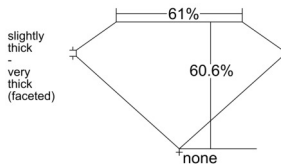

GIA®

FACSIMILE

GIA REPORT 6531726374

Verify this report at GIA.edu

GIA NATURAL DIAMOND DOSSIER®

October 14, 2025
GIA Report Number 6531726374
Shape and Cutting Style ..... Heart Brilliant
Measurements ..... 4.67 x 5.55 x 3.36 mm

GRADING RESULTS

Carat Weight ..... 0.50 carat
Color Grade ..... D
Clarity Grade VS1

ADDITIONAL GRADING INFORMATION

Polish ..... Excellent
Symmetry ..... Very Good
Fluorescence ..... None
Clarity Characteristics..... Crystal, Indented Natural, Pinpoint
Inscription(s): GIA 6531726374

PROPORTIONS

Profile not to actual proportions

GRADING SCALES

GIA COLOR SCALE		GIA CLARITY SCALE			
COLORLESS	D	VERY VERY SLIGHTLY INCLUDED	FLAWLESS		
	E		INTERNALLY FLAWLESS		
	F		VS₁		
	NEAR COLORLESS	G	VERY SLIGHTLY INCLUDED	VS₂	
		H		VS₁	
		FANT	I	SLIGHTLY INCLUDED	VS₂
			J		SI₁
			K		SI₂
	VERT LIGHT	L	INCLUDED	I₁	
		M		I₂	
N		I₃			
O					
P					
Q					
R					
LIGHT	S				
	T				
	U				
	V				
	W				
	X				
	Y				
	Z