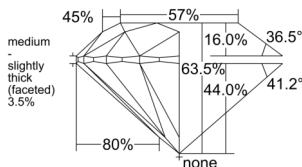

GIA®

FACSIMILE

GIA REPORT 6531743671

Verify this report at GIA.edu

GIA NATURAL DIAMOND DOSSIER®

October 14, 2025
GIA Report Number 6531743671
Shape and Cutting Style ..... Round Brilliant
Measurements ..... 5.58 - 5.63 x 3.56 mm

GRADING RESULTS

Carat Weight ..... 0.70 carat
Color Grade I
Clarity Grade VS2
Cut Grade ..... Excellent

ADDITIONAL GRADING INFORMATION

Polish ..... Excellent
Symmetry ..... Excellent
Fluorescence ..... None
Clarity Characteristics..... Cloud, Crystal, Feather
Inscription(s): GIA 6531743671

PROPORTIONS

Profile to actual proportions

GRADING SCALES

GIA COLOR SCALE	GIA CLARITY SCALE	GIA CUT SCALE
COLOURLESS	FLAWLESS	EXCELLENT
D	INTERNALLY FLAWLESS	
E	VVS₁	VERY GOOD
F		
G	VS₁	GOOD
H		
I	SI₁	FAIR
J		
K	I₁	POOR
L		
M	I₂	
N	I₃	
O		
P		
Q		
R		
S		
T		
U		
V		
W		
X		
Y		
Z