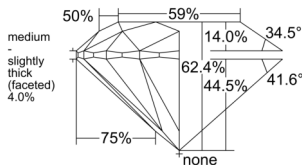

GIA®

FACSIMILE

GIA REPORT 6531750251

Verify this report at GIA.edu

GIA NATURAL DIAMOND DOSSIER®

October 15, 2025
GIA Report Number 6531750251
Shape and Cutting Style ..... Round Brilliant
Measurements ..... 5.63 - 5.68 x 3.53 mm

GRADING RESULTS

Carat Weight ..... 0.70 carat
Color Grade ..... G
Clarity Grade VS1
Cut Grade ..... Excellent

ADDITIONAL GRADING INFORMATION

Polish ..... Excellent
Symmetry ..... Excellent
Fluorescence ..... None
Clarity Characteristics..Crystal, Indented Natural, Cloud, Pinpoint
Inscription(s): GIA 6531750251

PROPORTIONS

Profile to actual proportions

GRADING SCALES

GIA COLOR SCALE	GIA CLARITY SCALE	GIA CUT SCALE
COLORESS	FLAWLESS	EXCELLENT
D	INTERNALLY FLAWLESS	
E	VVS₁	VERY GOOD
F		
G	VS₁	GOOD
H		
I	SI₁	FAIR
J		
K	I₁	POOR
L		
M	I₂	
N		
O	I₃	
P		
Q		
R		
S		
T		
U		
V		
W		
X		
Y		
Z