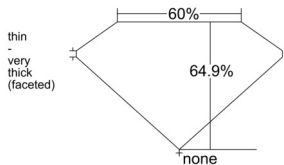

GIA®

FACSIMILE

GIA REPORT 6531755386

Verify this report at GIA.edu

GIA NATURAL DIAMOND DOSSIER®

October 15, 2025
GIA Report Number 6531755386
Shape and Cutting Style ..... Pear Brilliant
Measurements ..... 6.92 x 4.65 x 3.02 mm

GRADING RESULTS

Carat Weight ..... 0.60 carat
Color Grade ..... H
Clarity Grade SI1

ADDITIONAL GRADING INFORMATION

Polish ..... Excellent
Symmetry ..... Very Good
Fluorescence ..... None
Clarity Characteristics ..... Crystal, Cloud
Inscription(s): GIA 6531755386

PROPORTIONS

Profile not to actual proportions

GRADING SCALES

GIA COLOR SCALE		GIA CLARITY SCALE	
COLORLESS	D	VERY VERY SLIGHTLY INCLUDED	FLAWLESS
	E		INTERNALLY FLAWLESS
	F		VVS₁
	G		VVS₂
	H		VS₁
	I		VS₂
	J		SI₁
	K		SI₂
	L		I₁
	M		I₂
NEAR COLORLESS	N	SLIGHTLY INCLUDED	I₃
	O		
	P		
	Q		
FAINT	R		
	S		
	T		
	U		
VERT LIGHT	V		
	W		
	X		
	Y		
LIGHT	Z