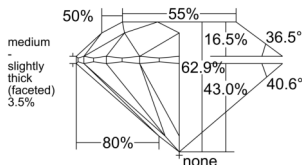

GIA®

FACSIMILE

GIA REPORT 6531755689

Verify this report at GIA.edu

GIA NATURAL DIAMOND DOSSIER®

October 16, 2025
GIA Report Number 6531755689
Shape and Cutting Style ..... Round Brilliant
Measurements ..... 5.35 - 5.38 x 3.38 mm

GRADING RESULTS

Carat Weight ..... 0.60 carat
Color Grade ..... D
Clarity Grade VVS1
Cut Grade ..... Excellent

ADDITIONAL GRADING INFORMATION

Polish ..... Excellent
Symmetry ..... Excellent
Fluorescence ..... None
Clarity Characteristics ..... Pinpoint
Inscription(s): GIA 6531755689

PROPORTIONS

Profile to actual proportions