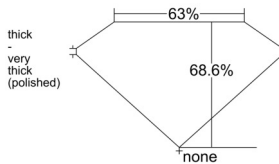

GIA®

FACSIMILE

GIA REPORT 6531756440

Verify this report at GIA.edu

GIA NATURAL DIAMOND DOSSIER®

November 06, 2025
GIA Report Number 6531756440
Shape and Cutting Style ..... Emerald Cut
Measurements ..... 5.19 x 3.62 x 2.48 mm

GRADING RESULTS

Carat Weight ..... 0.46 carat
Color Grade ..... D
Clarity Grade VS1

ADDITIONAL GRADING INFORMATION

Polish ..... Excellent
Symmetry ..... Very Good
Fluorescence ..... Medium Blue
Clarity Characteristics ..... Crystal, Feather, Pinpoint
Inscription(s): GIA 6531756440

PROPORTIONS

Profile not to actual proportions

GRADING SCALES

GIA COLOR SCALE		GIA CLARITY SCALE			
COLORLESS	D	VERY VERY SLIGHTLY INCLUDED	FLAWLESS		
	E		INTERNALLY FLAWLESS		
	F	VERY SLIGHTLY INCLUDED	VVS₁		
	G		VVS₂		
	H		VS₁		
	NEAR COLORLESS	I	SLIGHTLY INCLUDED	VS₂	
		J		SI₁	
		FAINT	K	INCLUDED	SI₂
			L		I₁
			M		I₂
VERT LIGHT	N	LIGHT	I₃		
	O				
	P				
	Q				
	R