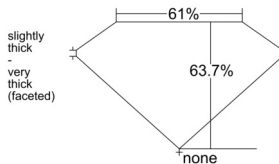

GIA®

FACSIMILE

GIA REPORT 6531778387

Verify this report at GIA.edu

GIA NATURAL DIAMOND DOSSIER®

October 17, 2025
GIA Report Number **6531778387**
Shape and Cutting Style ..... **Pear Brilliant**
Measurements ..... **6.31 x 4.16 x 2.65 mm**

GRADING RESULTS

Carat Weight ..... **0.40 carat**
Color Grade ..... **F**
Clarity Grade **VS1**

ADDITIONAL GRADING INFORMATION

Polish ..... **Excellent**
Symmetry ..... **Very Good**
Fluorescence ..... **None**
Clarity Characteristics..... **Crystal, Feather, Needle, Pinpoint**
Inscription(s): **GIA 6531778387**

PROPORTIONS

Profile not to actual proportions

GRADING SCALES

GIA COLOR SCALE		GIA CLARITY SCALE		
COLORLESS	D	VERY VERY SLIGHTLY INCLUDED	FLAWLESS	
	E		INTERNALLY FLAWLESS	
	F		VS₁	
	G		VS₂	
	NEAR COLORLESS	H	VERY SLIGHTLY INCLUDED	VS₁
		I		VS₂
		J	SLIGHTLY INCLUDED	I₁
		K		I₂
		L		I₃
		M		
FAINT	N	INCLUDED		
	O			
	P			
	Q			
	R			
	S			
	T			
	U			
VERT LIGHT	V			
	W			
	X			
	Y			
LIGHT	Z