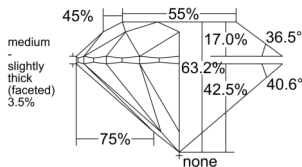

GIA®

FACSIMILE

GIA REPORT 6531783954

Verify this report at GIA.edu

GIA NATURAL DIAMOND DOSSIER®

November 03, 2025
GIA Report Number 6531783954
Shape and Cutting Style ..... Round Brilliant
Measurements ..... 5.60 - 5.65 x 3.56 mm

GRADING RESULTS

Carat Weight ..... 0.70 carat
Color Grade ..... F
Clarity Grade S11
Cut Grade ..... Excellent

ADDITIONAL GRADING INFORMATION

Polish ..... Excellent
Symmetry ..... Excellent
Fluorescence ..... None
Clarity Characteristics ..... Cloud, Crystal
Inscription(s): GIA 6531783954

PROPORTIONS

Profile to actual proportions

GRADING SCALES

GIA COLOR SCALE	GIA CLARITY SCALE	GIA CUT SCALE	
D	FLAWLESS	EXCELLENT	
E	INTERNALLY FLAWLESS		
F		VVS₁	VERY GOOD
G	VVS₂		
H	VS₁	GOOD	
I	VS₂		
J	S1₁	FAIR	
K	S1₂		
L	I₁	POOR	
M	I₂		
N	I₃		
O			
P			
Q			
R			
S			
T			
U			
V			
W			
X			
Y			
Z