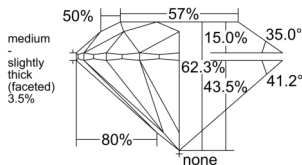

GIA®

FACSIMILE

GIA REPORT 6531785557

Verify this report at GIA.edu

GIA NATURAL DIAMOND DOSSIER®

October 30, 2025
GIA Report Number 6531785557
Shape and Cutting Style ..... Round Brilliant
Measurements ..... 5.19 - 5.23 x 3.25 mm

GRADING RESULTS

Carat Weight ..... 0.54 carat
Color Grade ..... E
Clarity Grade VS2
Cut Grade ..... Excellent

ADDITIONAL GRADING INFORMATION

Polish ..... Excellent
Symmetry ..... Excellent
Fluorescence ..... None
Clarity Characteristics ..... Crystal
Inscription(s): GIA 6531785557

PROPORTIONS

GRADING SCALES

GIA COLOR SCALE

COLORESS	D
	E
	F
	G
	H
	I
	J
NEAR COLORESS	K
	L
FANIT	M
	N
	O
	P
VERY LIGHT	R
	S
	T
	U
	V
	W
	X
	Y
LIGHT	Z

GIA CLARITY SCALE

VERY VERY SLIGHTLY INCLUDED	FLAWLESS
	INTERNALLY FLAWLESS
VERY SLIGHTLY INCLUDED	VVS₁
	VVS₂
SLIGHTLY INCLUDED	VS₁
	VS₂
INCLUDED	SI₁
	SI₂
	I₁
	I₂
	I₃

GIA CUT SCALE

EXCELLENT
VERY GOOD
GOOD
FAIR
POOR