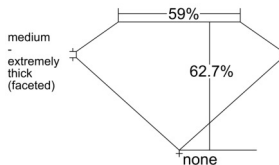

GIA®

FACSIMILE

GIA REPORT 6531836491

Verify this report at GIA.edu

GIA NATURAL DIAMOND DOSSIER®

November 03, 2025
GIA Report Number 6531836491
Shape and Cutting Style ..... Pear Brilliant
Measurements ..... 5.57 x 3.75 x 2.35 mm

GRADING RESULTS

Carat Weight ..... 0.30 carat
Color Grade ..... D
Clarity Grade VS1

ADDITIONAL GRADING INFORMATION

Polish ..... Excellent
Symmetry ..... Very Good
Fluorescence ..... Medium Blue
Clarity Characteristics..... Crystal, Feather, Indented Natural
Inscription(s): GIA 6531836491

PROPORTIONS

Profile not to actual proportions

GRADING SCALES

GIA COLOR SCALE		GIA CLARITY SCALE	
COLORLESS	D	VERY VERY SLIGHTLY INCLUDED	FLAWLESS
	E		INTERNALLY FLAWLESS
	F		VVS₁
	G		VVS₂
	H		VS₁
	I		VS₂
	J		SI₁
	K		SI₂
	L		I₁
	M		I₂
NEAR COLORLESS	N	SLIGHTLY INCLUDED	I₃
	O		
	P		
	Q		
FAINT	R		
	S		
	T		
	U		
VERT LIGHT	V		
	W		
	X		
	Y		
LIGHT	Z