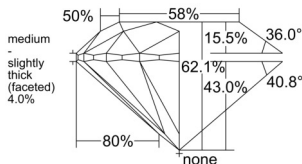

GIA®

FACSIMILE

GIA REPORT 6531841715

Verify this report at GIA.edu

GIA NATURAL DIAMOND DOSSIER®

October 30, 2025
GIA Report Number 6531841715
Shape and Cutting Style ..... Round Brilliant
Measurements ..... 5.69 - 5.72 x 3.55 mm

GRADING RESULTS

Carat Weight ..... 0.71 carat
Color Grade I
Clarity Grade VS1
Cut Grade ..... Excellent

ADDITIONAL GRADING INFORMATION

Polish ..... Excellent
Symmetry ..... Excellent
Fluorescence ..... None
Clarity Characteristics ..... Crystal, Pinpoint
Inscription(s): GIA 6531841715

PROPORTIONS

GRADING SCALES

GIA COLOR SCALE	GIA CLARITY SCALE	GIA CUT SCALE	
D	FLAWLESS	EXCELLENT	
E	INTERNALLY FLAWLESS		
F		VVS₁	VERY GOOD
G	VVS₂		
H	VS₁	GOOD	
I	VS₂		
J	SI₁	FAIR	
K	SI₂		
L	I₁	POOR	
M			
N			
O	I₂		
P			
Q			
R	I₃		
S			
T			
U			
V			
W			
X			
Y			
Z