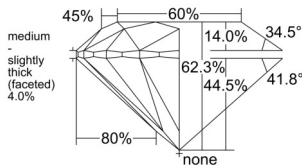

GIA®

FACSIMILE

GIA REPORT 6531848632

Verify this report at GIA.edu

GIA NATURAL DIAMOND DOSSIER®

October 30, 2025
GIA Report Number 6531848632
Shape and Cutting Style ..... Round Brilliant
Measurements ..... 5.03 - 5.08 x 3.15 mm

GRADING RESULTS

Carat Weight ..... 0.50 carat
Color Grade ..... D
Clarity Grade VVS1
Cut Grade ..... Very Good

ADDITIONAL GRADING INFORMATION

Polish ..... Excellent
Symmetry ..... Excellent
Fluorescence ..... Faint
Clarity Characteristics ..... Pinpoint, Indented Natural
Inspection(s): GIA 6531848632

PROPORTIONS

Profile to actual proportions

GRADING SCALES

GIA COLOR SCALE	GIA CLARITY SCALE	GIA CUT SCALE
COLORESS	FLAWLESS	EXCELLENT
D	INTERNALLY FLAWLESS	
E	VVS₁	VERY GOOD
F		
G	VS₁	GOOD
H		
I	SI₁	FAIR
J		
K	I₁	POOR
L		
M	I₂	
N		
O	I₃	
P		
Q		
R		
S		
T		
U		
V		
W		
X		
Y		
Z