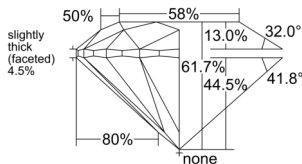

GIA®

FACSIMILE

GIA REPORT 6531863504

Verify this report at GIA.edu

GIA NATURAL DIAMOND DOSSIER®

November 03, 2025
GIA Report Number 6531863504
Shape and Cutting Style ..... Round Brilliant
Measurements ..... 4.34 - 4.37 x 2.69 mm

GRADING RESULTS

Carat Weight ..... 0.31 carat
Color Grade ..... E
Clarity Grade VVS1
Cut Grade ..... Excellent

ADDITIONAL GRADING INFORMATION

Polish ..... Excellent
Symmetry ..... Excellent
Fluorescence ..... Very Strong Blue
Clarity Characteristics ..... Pinpoint, Feather
Inspection(s): GIA 6531863504

PROPORTIONS

Profile to actual proportions