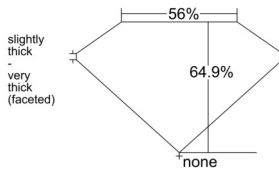

GIA®

FACSIMILE

GIA REPORT 6531866240

Verify this report at GIA.edu

GIA NATURAL DIAMOND DOSSIER®

November 03, 2025
GIA Report Number 6531866240
Shape and Cutting Style ..... Oval Brilliant
Measurements ..... 7.20 x 5.14 x 3.34 mm

GRADING RESULTS

Carat Weight ..... 0.81 carat
Color Grade I
Clarity Grade SI2

ADDITIONAL GRADING INFORMATION

Polish ..... Excellent
Symmetry ..... Very Good
Fluorescence ..... Faint
Clarity Characteristics ..... Cloud
Inscription(s): GIA 6531866240

PROPORTIONS

Profile not to actual proportions

GRADING SCALES

GIA COLOR SCALE		GIA CLARITY SCALE			
COLORLESS	D	VERY VERY SLIGHTLY INCLUDED	FLAWLESS		
	E		INTERNALLY FLAWLESS		
	F	VERY SLIGHTLY INCLUDED	VVS₁		
	G		VVS₂		
	H		VS₁		
	NEAR COLORLESS	I	SLIGHTLY INCLUDED	VS₂	
		J		SI₁	
		FAINT	K	INCLUDED	SI₂
			L		I₁
			M		I₂
VERT LIGHT	N	INCLUDED	I₃		
	O				
	P				
	Q				
	R				
LIGHT	S				
	T				
	U				
	V				
	W				
X					
Y					
Z