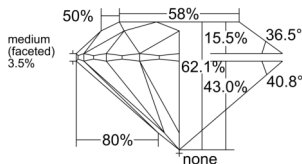

GIA®

FACSIMILE

GIA REPORT 6531890285

Verify this report at GIA.edu

GIA NATURAL DIAMOND DOSSIER®

November 21, 2025
GIA Report Number 6531890285
Shape and Cutting Style ..... Round Brilliant
Measurements ..... 4.69 - 4.72 x 2.93 mm

GRADING RESULTS

Carat Weight ..... 0.40 carat
Color Grade ..... D
Clarity Grade VS2
Cut Grade ..... Excellent

ADDITIONAL GRADING INFORMATION

Polish ..... Excellent
Symmetry ..... Excellent
Fluorescence ..... None
Clarity Characteristics ..... Cloud, Crystal
Inscription(s): GIA 6531890285

PROPORTIONS

Profile to actual proportions