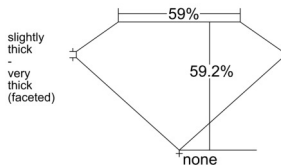

GIA®

FACSIMILE

GIA REPORT 6531891138

Verify this report at GIA.edu

GIA NATURAL DIAMOND DOSSIER®

November 04, 2025
GIA Report Number 6531891138
Shape and Cutting Style ..... Heart Brilliant
Measurements ..... 4.78 x 5.07 x 3.00 mm

GRADING RESULTS

Carat Weight ..... 0.40 carat
Color Grade ..... E
Clarity Grade VVS2

ADDITIONAL GRADING INFORMATION

Polish ..... Excellent
Symmetry ..... Very Good
Fluorescence ..... None
Clarity Characteristics ..... Feather, Pinpoint
Inscription(s): GIA 6531891138

PROPORTIONS

Profile not to actual proportions

GRADING SCALES

GIA COLOR SCALE		GIA CLARITY SCALE			
COLORLESS	D	VERY VERY SLIGHTLY INCLUDED	FLAWLESS		
	E		INTERNALLY FLAWLESS		
	F	VERY SLIGHTLY INCLUDED	VVS₁		
	G		VVS₂		
	H		VS₁		
	NEAR COLORLESS	I	SLIGHTLY INCLUDED	VS₂	
		J		SI₁	
		FAINT	K	INCLUDED	SI₂
			L		I₁
			M		I₂
VERT LIGHT	N	LIGHT	I₃		
	O				
	P				
	Q				
	R