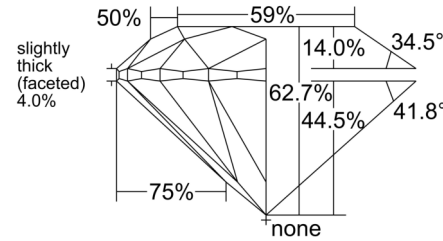

### GRADING RESULTS

Carat Weight ..... 1.50 carat

Color Grade ..... L

Clarity Grade ..... SI1

Cut Grade ..... Excellent

### PROPORTIONS

Profile to actual proportions

### CLARITY CHARACTERISTICS