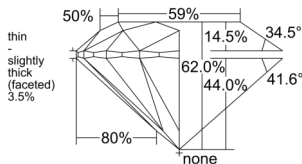

GIA®

FACSIMILE

GIA REPORT 6532001073

Verify this report at GIA.edu

GIA NATURAL DIAMOND DOSSIER®

August 20, 2025
GIA Report Number 6532001073
Shape and Cutting Style ..... Round Brilliant
Measurements ..... 4.67 - 4.70 x 2.90 mm

GRADING RESULTS

Carat Weight ..... 0.39 carat
Color Grade ..... H
Clarity Grade VVS2
Cut Grade ..... Excellent

ADDITIONAL GRADING INFORMATION

Polish ..... Excellent
Symmetry ..... Excellent
Fluorescence ..... Medium Blue
Clarity Characteristics ..... Cloud, Pinpoint
Inscription(s): GIA 6532001073

PROPORTIONS

GRADING SCALES

GIA COLOR SCALE

COLORESS	D
	E
	F
	G
	H
	I
	J
NEAR COLORESS	K
	L
FANIT	M
	N
	O
	P
	Q
VERY LIGHT	R
	S
	T
	U
	V
	W
	X
	Y
LIGHT	Z

GIA CLARITY SCALE

FLAWLESS	VERY VERY SLIGHTLY INCLUDED	VS₁	VS₂	VS₁	VS₂	SI₁	SI₂	I₁	I₂	I₃											
											FLAWLESS	INTERNALLY FLAWLESS	VVS₁	VVS₂	VS₁	VS₂	SI₁	SI₂	I₁	I₂	I₃

GIA CUT SCALE

EXCELLENT
VERY GOOD
GOOD
FAIR
POOR