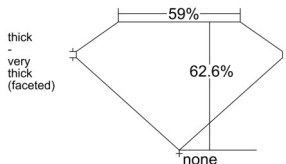

GIA®

FACSIMILE

GIA REPORT 6532002588

Verify this report at GIA.edu

GIA NATURAL DIAMOND DOSSIER®

August 04, 2025
GIA Report Number 6532002588
Shape and Cutting Style ..... Heart Brilliant
Measurements ..... 4.17 x 4.63 x 2.90 mm

GRADING RESULTS

Carat Weight ..... 0.34 carat
Color Grade ..... G
Clarity Grade VS1

ADDITIONAL GRADING INFORMATION

Polish ..... Good
Symmetry ..... Very Good
Fluorescence ..... Medium Blue
Clarity Characteristics..... Feather, Indented Natural, Pinpoint
Inscription(s): GIA 6532002588

PROPORTIONS

Profile not to actual proportions

GRADING SCALES

GIA COLOR SCALE		GIA CLARITY SCALE			
COLORLESS	D	VERY VERY SLIGHTLY INCLUDED	FLAWLESS		
	E		INTERNALLY FLAWLESS		
	F	VERY SLIGHTLY INCLUDED	VVS₁		
	G		VVS₂		
	H		VS₁		
	NEAR COLORLESS	I	SLIGHTLY INCLUDED	VS₂	
		J		SI₁	
		FAINT	K	INCLUDED	SI₂
			L		I₁
			M		I₂
VERT LIGHT	N	LIGHT	I₃		
	O				
	P				
	Q				
	R