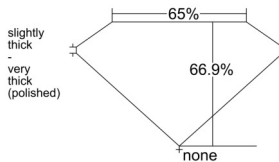

GIA®

FACSIMILE

GIA REPORT 6532014968

Verify this report at GIA.edu

GIA NATURAL DIAMOND DOSSIER®

August 04, 2025
GIA Report Number 6532014968
Shape and Cutting Style ..... Square Emerald Cut
Measurements ..... 3.71 x 3.68 x 2.46 mm

GRADING RESULTS

Carat Weight ..... 0.31 carat
Color Grade I
Clarity Grade VS1

ADDITIONAL GRADING INFORMATION

Polish ..... Very Good
Symmetry ..... Very Good
Fluorescence ..... Faint
Clarity Characteristics ..... Crystal
Inscription(s): GIA 6532014968

PROPORTIONS

Profile not to actual proportions

GRADING SCALES

GIA COLOR SCALE		GIA CLARITY SCALE	
COLORLESS	D	VERY VERY SLIGHTLY INCLUDED	FLAWLESS
	E		INTERNALLY FLAWLESS
	F		VVS₁
	G		VVS₂
	H		VS₁
	I		VS₂
	J		SI₁
	K		SI₂
	L		I₁
	M		I₂
NEAR COLORLESS	N	SLIGHTLY INCLUDED	I₃
	O		
	P		
	Q		
FAINT	R		
	S		
	T		
	U		
VERY LIGHT	V		
	W		
	X		
	Y		
LIGHT	Z