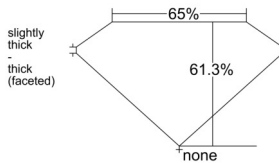

GIA®

FACSIMILE

GIA REPORT 6532018942

Verify this report at GIA.edu

GIA NATURAL DIAMOND DOSSIER®

August 04, 2025
GIA Report Number 6532018942
Shape and Cutting Style ..... Pear Brilliant
Measurements ..... 5.96 x 3.78 x 2.32 mm

GRADING RESULTS

Carat Weight ..... 0.30 carat
Color Grade ..... D
Clarity Grade SI1

ADDITIONAL GRADING INFORMATION

Polish ..... Excellent
Symmetry ..... Very Good
Fluorescence ..... None
Clarity Characteristics..... Crystal, Cloud
Inscription(s): GIA 6532018942

PROPORTIONS

Profile not to actual proportions

GRADING SCALES

GIA COLOR SCALE		GIA CLARITY SCALE	
COLORLESS	D	VERY VERY SLIGHTLY INCLUDED	FLAWLESS
	E		INTERNALLY FLAWLESS
	F		VVS₁
	G		VVS₂
	H		VS₁
	I		VS₂
	J		SI₁
	K		SI₂
	L		I₁
	M		I₂
NEAR COLORLESS	N	SLIGHTLY INCLUDED	I₃
	O		
	P		
	Q		
FAINT	R		
	S		
	T		
	U		
VERT LIGHT	V		
	W		
	X		
	Y		
LIGHT	Z