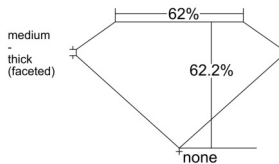

GIA®

FACSIMILE

GIA REPORT 6532029284

Verify this report at GIA.edu

GIA NATURAL DIAMOND DOSSIER®

August 22, 2025
GIA Report Number 6532029284
Shape and Cutting Style ..... Pear Brilliant
Measurements ..... 6.21 x 3.69 x 2.30 mm

GRADING RESULTS

Carat Weight ..... 0.31 carat
Color Grade ..... E
Clarity Grade VVS1

ADDITIONAL GRADING INFORMATION

Polish ..... Very Good
Symmetry ..... Very Good
Fluorescence ..... Faint
Clarity Characteristics..... Pinpoint, Feather, Chip
Inscription(s): GIA 6532029284

PROPORTIONS

Profile not to actual proportions

GRADING SCALES

GIA COLOR SCALE		GIA CLARITY SCALE			
COLORLESS	D	VERY VERY SLIGHTLY INCLUDED	FLAWLESS		
	E		INTERNALLY FLAWLESS		
	F		VVS₁		
	NEAR COLORLESS	G	VERY SLIGHTLY INCLUDED	VVS₂	
		H		VS₁	
		FAINT	I	SLIGHTLY INCLUDED	VS₂
			J		SI₁
			K		SI₂
	LIGHT	L	INCLUDED	I₁	
		M		I₂	
N		I₃			
O					
P					
Q					
R					
S