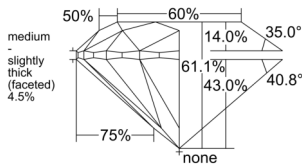

GIA®

FACSIMILE

GIA REPORT 6532035624

Verify this report at GIA.edu

GIA NATURAL DIAMOND DOSSIER®

August 05, 2025
GIA Report Number 6532035624
Shape and Cutting Style ..... Round Brilliant
Measurements ..... 4.70 - 4.74 x 2.88 mm

GRADING RESULTS

Carat Weight ..... 0.40 carat
Color Grade ..... F
Clarity Grade VVS1
Cut Grade ..... Excellent

ADDITIONAL GRADING INFORMATION

Polish ..... Excellent
Symmetry ..... Excellent
Fluorescence ..... Medium Blue
Clarity Characteristics ..... Pinpoint
Inscription(s): GIA 6532035624

PROPORTIONS

Profile to actual proportions

GRADING SCALES

GIA COLOR SCALE

COLORLESS	D
	E
	F
	G
	H
	I
	J
NEAR COLORLESS	K
	L
Faint	M
	N
	O
	P
	Q
	R
	S
	T
	U
	V
	W
	X
	Y
Light	Z

GIA CLARITY SCALE

FLAWLESS	INTERNAL FLAWLESS	
		FLAWLESS
VERY VERY SLIGHTLY INCLUDED	VVS₁	
	VVS₂	
VERY SLIGHTLY INCLUDED	VS₁	
	VS₂	
SLIGHTLY INCLUDED	SI₁	
	SI₂	
INCLUDED	I₁	
	I₂	
	I₃	

GIA CUT SCALE

EXCELLENT
VERY GOOD
GOOD
FAIR
POOR