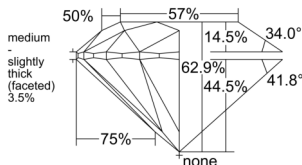

GIA®

FACSIMILE

GIA REPORT 6532038132

Verify this report at GIA.edu

GIA NATURAL DIAMOND DOSSIER®

August 29, 2025
GIA Report Number 6532038132
Shape and Cutting Style ..... Round Brilliant
Measurements ..... 5.13 - 5.17 x 3.24 mm

GRADING RESULTS

Carat Weight ..... 0.52 carat
Color Grade ..... D
Clarity Grade VS1
Cut Grade ..... Excellent

ADDITIONAL GRADING INFORMATION

Polish ..... Excellent
Symmetry ..... Very Good
Fluorescence ..... None
Clarity Characteristics ..... Feather, Needle
Inscription(s): GIA 6532038132

PROPORTIONS

GRADING SCALES

GIA COLOR SCALE

COLORLESS	D
	E
	F
	G
	H
	I
	J
NEAR COLORLESS	K
	L
Faint	M
	N
	O
	P
	Q
	R
	S
	T
	U
	V
	W
	X
	Y
Light	Z

GIA CLARITY SCALE

FLAWLESS	VERY VERY SLIGHTLY INCLUDED	VS₁	VS₂	SI₁	SI₂	I₁	I₂	I₃	
									VERY SLIGHTLY INCLUDED
INTERNALLY FLAWLESS									

GIA CUT SCALE

EXCELLENT
VERY GOOD
GOOD
FAIR
POOR