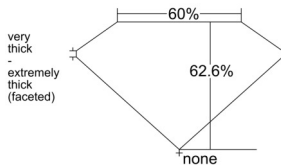

GIA®

FACSIMILE

GIA REPORT 6532051954

Verify this report at GIA.edu

GIA NATURAL DIAMOND DOSSIER®

August 14, 2025
GIA Report Number 6532051954
Shape and Cutting Style ..... Heart Brilliant
Measurements ..... 5.22 x 6.29 x 3.94 mm

GRADING RESULTS

Carat Weight ..... 0.81 carat
Color Grade ..... F
Clarity Grade VS2

ADDITIONAL GRADING INFORMATION

Polish ..... Excellent
Symmetry ..... Excellent
Fluorescence ..... Faint
Clarity Characteristics ..... Cloud
Inscription(s): GIA 6532051954

PROPORTIONS

Profile not to actual proportions

GRADING SCALES

GIA COLOR SCALE		GIA CLARITY SCALE	
COLORLESS	D	VERY VERY SLIGHTLY INCLUDED	FLAWLESS
	E		INTERNALLY FLAWLESS
	F		VVS₁
	G		VVS₂
	H		VS₁
	I		VS₂
	J		SI₁
	K		SI₂
	L		I₁
	M		I₂
NEAR COLORLESS	N	SLIGHTLY INCLUDED	I₃
	O		
	P		
	Q		
FAINT	R		
	S		
	T		
	U		
VERY LIGHT	V		
	W		
	X		
	Y		
LIGHT	Z