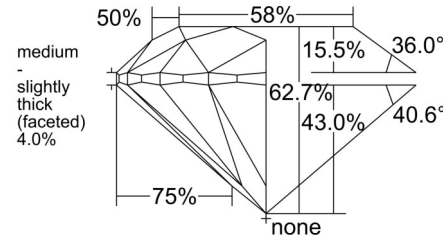

### GRADING RESULTS

Carat Weight ..... 1.50 carat

Color Grade ..... F

Clarity Grade ..... SI2

Cut Grade ..... Excellent

### PROPORTIONS

Profile to actual proportions