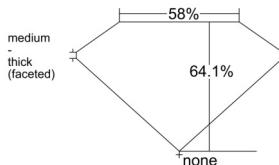

GIA®

FACSIMILE

GIA REPORT 6532088269

Verify this report at GIA.edu

GIA NATURAL DIAMOND DOSSIER®

August 26, 2025
GIA Report Number 6532088269
Shape and Cutting Style ..... Oval Brilliant
Measurements ..... 6.66 x 4.52 x 2.90 mm

GRADING RESULTS

Carat Weight ..... 0.54 carat
Color Grade I
Clarity Grade VS1

ADDITIONAL GRADING INFORMATION

Polish ..... Excellent
Symmetry ..... Very Good
Fluorescence ..... Medium Blue
Clarity Characteristics..... Cloud, Crystal, Feather, Pinpoint
Inscription(s): GIA 6532088269

PROPORTIONS

Profile not to actual proportions

GRADING SCALES

GIA COLOR SCALE		GIA CLARITY SCALE			
COLORLESS	D	VERY VERY SLIGHTLY INCLUDED	FLAWLESS		
	E		INTERNALLY FLAWLESS		
	F	VERY SLIGHTLY INCLUDED	VVS₁		
	G		VVS₂		
	H		VS₁		
	NEAR COLORLESS	I	SLIGHTLY INCLUDED	VS₂	
		J		SI₁	
		FAINT	K	INCLUDED	SI₂
			L		I₁
			M		I₂
VERT LIGHT	N	LIGHT	I₃		
	O				
	P				
	Q				
	R