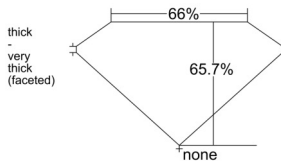

GIA®

FACSIMILE

GIA REPORT 6532094842

Verify this report at GIA.edu

GIA NATURAL DIAMOND DOSSIER®

August 11, 2025
GIA Report Number 6532094842
Shape and Cutting Style ..... Oval Brilliant
Measurements ..... 5.69 x 3.50 x 2.30 mm

GRADING RESULTS

Carat Weight ..... 0.30 carat
Color Grade ..... D
Clarity Grade VVS1

ADDITIONAL GRADING INFORMATION

Polish ..... Excellent
Symmetry ..... Very Good
Fluorescence ..... None
Clarity Characteristics ..... Pinpoint, Feather
Inscription(s): GIA 6532094842

PROPORTIONS

Profile not to actual proportions

GRADING SCALES

GIA COLOR SCALE		GIA CLARITY SCALE	
COLORLESS	D	VERY VERY SLIGHTLY INCLUDED	FLAWLESS
	E		INTERNALLY FLAWLESS
	F		VVS₁
	G		VVS₂
	H		VS₁
	I		VS₂
	J		SI₁
	K		SI₂
	L		I₁
	M		I₂
NEAR COLORLESS	N	SLIGHTLY INCLUDED	I₃
	O		
	P		
	Q		
FAINT	R		
	S		
	T		
	U		
VERY LIGHT	V		
	W		
	X		
	Y		
LIGHT	Z