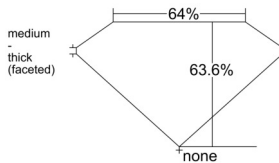

GIA®

FACSIMILE

GIA REPORT 6532111689

Verify this report at GIA.edu

GIA NATURAL DIAMOND DOSSIER®

August 13, 2025
GIA Report Number 6532111689
Shape and Cutting Style ..... Oval Brilliant
Measurements ..... 6.78 x 5.03 x 3.20 mm

GRADING RESULTS

Carat Weight ..... 0.70 carat
Color Grade ..... H
Clarity Grade VS1

ADDITIONAL GRADING INFORMATION

Polish ..... Excellent
Symmetry ..... Very Good
Fluorescence ..... None
Clarity Characteristics..... Crystal, Feather, Pinpoint
Inscription(s): GIA 6532111689

PROPORTIONS

Profile not to actual proportions

GRADING SCALES

GIA COLOR SCALE		GIA CLARITY SCALE			
COLORLESS	D	VERY VERY SLIGHTLY INCLUDED	FLAWLESS		
	E		INTERNALLY FLAWLESS		
	F		VVS₁		
	NEAR COLORLESS	G	VVS₂		
		H	VERY SLIGHTLY INCLUDED	VS₁	
		I		VS₂	
		FAINT	J	SLIGHTLY INCLUDED	SI₁
			K		SI₂
	L		INCLUDED		I₁
	M			I₂	
VERT LIGHT	N		INCLUDED	I₃	
	O				
	P				
	Q				
	R				
LIGHT	S				
	T				
	U				
	V				
	W				
	X				
	Y				
	Z