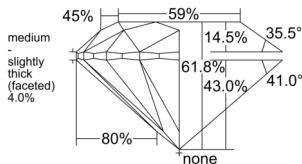

GIA®

FACSIMILE

GIA REPORT 6532119045

Verify this report at GIA.edu

GIA NATURAL DIAMOND DOSSIER®

August 13, 2025
GIA Report Number 6532119045
Shape and Cutting Style ..... Round Brilliant
Measurements ..... 4.89 - 4.92 x 3.03 mm

GRADING RESULTS

Carat Weight ..... 0.45 carat
Color Grade ..... D
Clarity Grade VVS2
Cut Grade ..... Excellent

ADDITIONAL GRADING INFORMATION

Polish ..... Excellent
Symmetry ..... Excellent
Fluorescence ..... None
Clarity Characteristics ..... Pinpoint, Cloud
Inscription(s): GIA 6532119045

PROPORTIONS

Profile to actual proportions