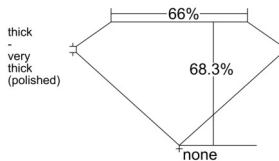

GIA®

FACSIMILE

GIA REPORT 6532133651

Verify this report at GIA.edu

GIA NATURAL DIAMOND DOSSIER®

August 14, 2025
GIA Report Number 6532133651
Shape and Cutting Style ..... Square Emerald Cut
Measurements ..... 4.66 x 4.57 x 3.13 mm

GRADING RESULTS

Carat Weight ..... 0.60 carat
Color Grade ..... F
Clarity Grade VS2

ADDITIONAL GRADING INFORMATION

Polish ..... Excellent
Symmetry ..... Excellent
Fluorescence ..... None
Clarity Characteristics ..... Crystal, Cloud
Inscription(s): GIA 6532133651

PROPORTIONS

Profile not to actual proportions

GRADING SCALES

GIA COLOR SCALE		GIA CLARITY SCALE			
COLORLESS	D	VERY VERY SLIGHTLY INCLUDED	FLAWLESS		
	E		INTERNALLY FLAWLESS		
	F	VERY SLIGHTLY INCLUDED	VVS₁		
	G		VVS₂		
	H		VS₁		
	NEAR COLORLESS	I	SLIGHTLY INCLUDED	VS₂	
		J		SI₁	
		FAINT	K	INCLUDED	SI₂
			L		I₁
			M		I₂
VERT LIGHT	N	LIGHT	I₃		
	O				
	P				
	Q				
	R