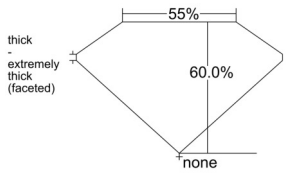

GIA®

FACSIMILE

GIA REPORT 6532134147

Verify this report at GIA.edu

GIA NATURAL DIAMOND DOSSIER®

August 16, 2025
GIA Report Number 6532134147
Shape and Cutting Style ..... Heart Brilliant
Measurements ..... 4.66 x 5.45 x 3.27 mm

GRADING RESULTS

Carat Weight ..... 0.50 carat
Color Grade ..... K
Clarity Grade VS1

ADDITIONAL GRADING INFORMATION

Polish ..... Very Good
Symmetry ..... Very Good
Fluorescence ..... Medium Blue
Clarity Characteristics ..... Cloud, Pinpoint
Inscription(s): GIA 6532134147

PROPORTIONS

Profile not to actual proportions

GRADING SCALES

GIA COLOR SCALE		GIA CLARITY SCALE	
COLORLESS	D	VERY VERY SLIGHTLY INCLUDED	FLAWLESS
	E		INTERNALLY FLAWLESS
	F		VVS₁
	G		VVS₂
	H		VS₁
	I		VS₂
	J		SI₁
	K		SI₂
	L		I₁
	M		I₂
NEAR COLORLESS	N	SLIGHTLY INCLUDED	I₃
	O		
	P		
	Q		
FAINT	R	INCLUDED	
	S		
	T		
	U		
	V		
	W		
	X		
	Y		
LIGHT	Z