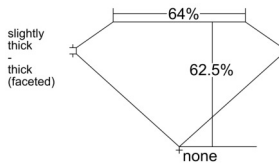

GIA®

FACSIMILE

GIA REPORT 6532149249

Verify this report at GIA.edu

GIA NATURAL DIAMOND DOSSIER®

August 16, 2025
GIA Report Number 6532149249
Shape and Cutting Style ..... Oval Brilliant
Measurements ..... 5.88 x 4.15 x 2.60 mm

GRADING RESULTS

Carat Weight ..... 0.40 carat
Color Grade ..... D
Clarity Grade VVS2

ADDITIONAL GRADING INFORMATION

Polish ..... Excellent
Symmetry ..... Very Good
Fluorescence ..... Medium Blue
Clarity Characteristics..... Needle, Pinpoint, Feather, Indented
Natural

Inscription(s): GIA 6532149249

PROPORTIONS

Profile not to actual proportions

GRADING SCALES

GIA COLOR SCALE		GIA CLARITY SCALE			
COLORLESS	D	VERY VERY SLIGHTLY INCLUDED	FLAWLESS		
	E		INTERNALLY FLAWLESS		
	F	VERY SLIGHTLY INCLUDED	VVS₁		
	G		VVS₂		
	H		VS₁		
	NEAR COLORLESS	I	SLIGHTLY INCLUDED	VS₂	
		J		SI₁	
		FAINT	K	INCLUDED	SI₂
			L		I₁
			M		I₂
VERT LIGHT	N	LIGHT	I₃		
	O				
	P				
	Q				
	R				
	S