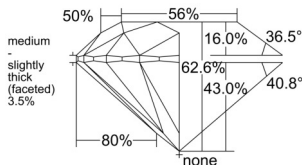

GIA®

FACSIMILE

GIA REPORT 6532153597

Verify this report at gia.edu

GIA NATURAL DIAMOND DOSSIER®

August 18, 2025
GIA Report Number 6532153597
Shape and Cutting Style ..... Round Brilliant
Measurements ..... 5.06 - 5.09 x 3.18 mm

GRADING RESULTS

Carat Weight ..... 0.51 carat
Color Grade ..... G
Clarity Grade S11
Cut Grade ..... Excellent

ADDITIONAL GRADING INFORMATION

Polish ..... Excellent
Symmetry ..... Excellent
Fluorescence ..... None
Clarity Characteristics ..... Feather
Inscription(s): GIA 6532153597

PROPORTIONS

GRADING SCALES

GIA COLOR SCALE

COLORLESS	D
	E
	F
	G
	H
	I
	J
NEAR COLORLESS	K
	L
FAIN	M
	N
	O
	P
VERY LIGHT	Q
	R
	S
	T
	U
	V
	W
	X
	Y
LIGHT	Z

GIA CLARITY SCALE

FLAWLESS	INTERNAL FLAWLESS	EXCELLENT	
VERY VERY SLIGHTLY INCLUDED	VVS₁	VERY GOOD	
	VVS₂		
VERY SLIGHTLY INCLUDED	VS₁	GOOD	
	VS₂		
SLIGHTLY INCLUDED	SI₁	FAIR	
	SI₂		
INCLUDED	I₁	POOR	
	I₂		
	I₃