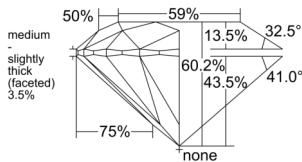

GIA®

FACSIMILE

GIA REPORT 6532154470

Verify this report at GIA.edu

GIA NATURAL DIAMOND DOSSIER®

August 20, 2025
GIA Report Number 6532154470
Shape and Cutting Style ..... Round Brilliant
Measurements ..... 5.14 - 5.16 x 3.10 mm

GRADING RESULTS

Carat Weight ..... 0.50 carat
Color Grade ..... F
Clarity Grade VS1
Cut Grade ..... Excellent

ADDITIONAL GRADING INFORMATION

Polish ..... Excellent
Symmetry ..... Excellent
Fluorescence ..... None
Clarity Characteristics ..... Feather, Cloud, Pinpoint
Inspection(s): GIA 6532154470

PROPORTIONS

Profile to actual proportions

GRADING SCALES

GIA COLOR SCALE	GIA CLARITY SCALE	GIA CUT SCALE
COLORESS	FLAWLESS	EXCELLENT
D	FLAWLESS	
E	INTERNALLY FLAWLESS	VERY GOOD
F	VVS₁	
G	VVS₂	GOOD
H	VS₁	
I	VS₂	FAIR
J	SI₁	
K	SI₂	POOR
L	I₁	
M	I₂	
N	I₃	
O		
P		
Q		
R		
S		
T		
U		
V		
W		
X		
Y		
Z