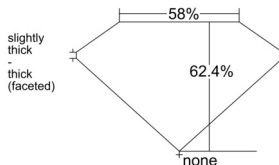

GIA®

FACSIMILE

GIA REPORT 6532163904

Verify this report at GIA.edu

GIA NATURAL DIAMOND DOSSIER®

August 21, 2025
GIA Report Number 6532163904
Shape and Cutting Style ..... Marquise Brilliant
Measurements ..... 9.06 x 4.65 x 2.91 mm

GRADING RESULTS

Carat Weight ..... 0.70 carat
Color Grade ..... G
Clarity Grade VS1

ADDITIONAL GRADING INFORMATION

Polish ..... Excellent
Symmetry ..... Very Good
Fluorescence ..... None
Clarity Characteristics ..... Feather, Cloud
Inscription(s): GIA 6532163904

PROPORTIONS

Profile not to actual proportions

GRADING SCALES

GIA COLOR SCALE		GIA CLARITY SCALE	
COLORLESS	D	VERY VERY SLIGHTLY INCLUDED	FLAWLESS
	E		INTERNALLY FLAWLESS
	F		VVS₁
	G		VVS₂
	H		VS₁
	I		VS₂
	J		SI₁
	K		SI₂
	L		I₁
	M		I₂
NEAR COLORLESS	N	SLIGHTLY INCLUDED	I₃
	O		
	P		
	Q		
FAINT	R		
	S		
	T		
	U		
VERT LIGHT	V		
	W		
	X		
	Y		
LIGHT	Z