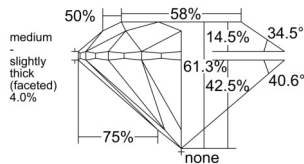

GIA®

FACSIMILE

GIA REPORT 6532165360

Verify this report at GIA.edu

GIA NATURAL DIAMOND DOSSIER®

August 19, 2025
GIA Report Number 6532165360
Shape and Cutting Style ..... Round Brilliant
Measurements ..... 4.76 - 4.79 x 2.93 mm

GRADING RESULTS

Carat Weight ..... 0.41 carat
Color Grade ..... F
Clarity Grade VVS1
Cut Grade ..... Excellent

ADDITIONAL GRADING INFORMATION

Polish ..... Excellent
Symmetry ..... Excellent
Fluorescence ..... Medium Blue
Clarity Characteristics ..... Pinpoint
Inscription(s): GIA 6532165360

PROPORTIONS

Profile to actual proportions

GRADING SCALES

GIA COLOR SCALE

COLORLESS	D
	E
	F
	G
	H
	I
	J
NEAR COLORLESS	K
	L
FAIN	M
	N
	O
	P
VERY LIGHT	Q
	R
	S
	T
	U
	V
	W
	X
	Y
LIGHT	Z

GIA CLARITY SCALE

FLAWLESS	VERY VERY SLIGHTLY INCLUDED	VVS₁	
			VVS₂
INTERNALLY FLAWLESS	VERY SLIGHTLY INCLUDED	VS₁	
		VS₂	
SLIGHTLY INCLUDED	INCLUDED	SI₁	
		SI₂	
I₁	I₂	I₃	

GIA CUT SCALE

EXCELLENT
VERY GOOD
GOOD
FAIR
POOR