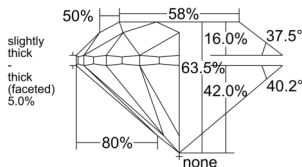

GIA®

FACSIMILE

GIA REPORT 6532166686

Verify this report at GIA.edu

GIA NATURAL DIAMOND DOSSIER®

August 20, 2025
GIA Report Number 6532166686
Shape and Cutting Style ..... Round Brilliant
Measurements ..... 4.95 - 4.99 x 3.16 mm

GRADING RESULTS

Carat Weight ..... 0.50 carat
Color Grade ..... G
Clarity Grade VS1
Cut Grade ..... Very Good

ADDITIONAL GRADING INFORMATION

Polish ..... Excellent
Symmetry ..... Excellent
Fluorescence ..... None
Clarity Characteristics ..... Feather, Pinpoint, Needle
Inscription(s): GIA 6532166686

PROPORTIONS

Profile to actual proportions

GRADING SCALES

GIA COLOR SCALE

COLORED	D
	E
	F
	G
	H
	I
	J
NEAR COLORLESS	K
	L
Faint	M
	N
	O
	P
	R
	S
	T
	U
	V
	W
	X
	Y
Light	Z

GIA CLARITY SCALE

FLAWLESS	VERY VERY SLIGHTLY INCLUDED	VS₁	VS₂	SI₁	SI₂	I₁	I₂	I₃	
									FLAWLESS
INTERNALLY FLAWLESS	VERY SLIGHTLY INCLUDED								

GIA CUT SCALE

EXCELLENT
VERY GOOD
GOOD
FAIR
POOR