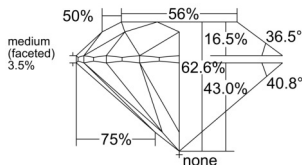

GIA®

FACSIMILE

GIA REPORT 6532172457

Verify this report at GIA.edu

GIA NATURAL DIAMOND DOSSIER®

August 20, 2025
GIA Report Number 6532172457
Shape and Cutting Style ..... Round Brilliant
Measurements ..... 5.21 - 5.25 x 3.27 mm

GRADING RESULTS

Carat Weight ..... 0.55 carat
Color Grade I
Clarity Grade VS2
Cut Grade ..... Excellent

ADDITIONAL GRADING INFORMATION

Polish ..... Excellent
Symmetry ..... Excellent
Fluorescence ..... Faint
Clarity Characteristics ..... Cloud
Inscription(s): GIA 6532172457

PROPORTIONS

Profile to actual proportions

GRADING SCALES

GIA COLOR SCALE	GIA CLARITY SCALE	GIA CUT SCALE	
D	FLAWLESS	EXCELLENT	
E	INTERNALLY FLAWLESS		
F		VVS₁	VERY GOOD
G	VVS₂		
H	VS₁	GOOD	
I	VS₂		
J	SI₁	FAIR	
K	SI₂		
L	I₁	POOR	
M	I₂		
N	I₃		
O			
P			
Q			
R			
S			
T			
U			
V			
W			
X			
Y			
Z