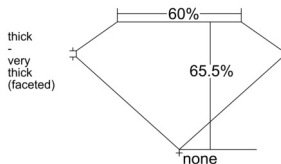

GIA®

FACSIMILE

GIA REPORT 6532178410

Verify this report at GIA.edu

GIA NATURAL DIAMOND DOSSIER®

August 19, 2025
GIA Report Number 6532178410
Shape and Cutting Style ..... Pear Brilliant
Measurements ..... 6.07 x 4.02 x 2.63 mm

GRADING RESULTS

Carat Weight ..... 0.40 carat
Color Grade ..... D
Clarity Grade VVS1

ADDITIONAL GRADING INFORMATION

Polish ..... Excellent
Symmetry ..... Very Good
Fluorescence ..... Faint
Clarity Characteristics..... Pinpoint, Feather, Surface Graining
Inscription(s): GIA 6532178410

PROPORTIONS

Profile not to actual proportions

GRADING SCALES

GIA COLOR SCALE		GIA CLARITY SCALE			
COLORLESS	D	VERY VERY SLIGHTLY INCLUDED	FLAWLESS		
	E		INTERNALLY FLAWLESS		
	F	VERY SLIGHTLY INCLUDED	VVS₁		
	G		VVS₂		
	H		VS₁		
	NEAR COLORLESS	I	SLIGHTLY INCLUDED	VS₂	
		J		SI₁	
		FAINT	K	INCLUDED	SI₂
			L		I₁
			M		I₂
VERTICALLY LIGHT	N	INCLUDED	I₃		
	O				
	P				
	Q				
	R				
LIGHT	S				
	T				
	U				
	V				
	W				
X					
Y					
Z