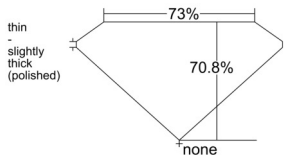

GIA®

FACSIMILE

GIA REPORT 6532182879

Verify this report at GIA.edu

GIA NATURAL DIAMOND DOSSIER®

August 21, 2025
GIA Report Number 6532182879
Shape and Cutting Style ..... Square Modified Brilliant
Measurements ..... 4.25 x 4.19 x 2.97 mm

GRADING RESULTS

Carat Weight ..... 0.43 carat
Color Grade ..... E
Clarity Grade SI1

ADDITIONAL GRADING INFORMATION

Polish ..... Excellent
Symmetry ..... Very Good
Fluorescence ..... None
Clarity Characteristics..... Feather, Cloud, Crystal
Inscription(s): GIA 6532182879

PROPORTIONS

Profile not to actual proportions

GRADING SCALES

GIA COLOR SCALE		GIA CLARITY SCALE		
NEAR COLORLESS	D	VERY VERY SLIGHTLY INCLUDED	FLAWLESS	
	E		INTERNALLY FLAWLESS	
	F	VERY SLIGHTLY INCLUDED	VVS₁	
	G		VVS₂	
	H		VS₁	
	FAINT	I	SLIGHTLY INCLUDED	VS₂
		J		SI₁
		K	INCLUDED	SI₂
		L		I₁
		M		I₂
VERT LIGHT	N	Z	I₃	
	O			
	P			
	Q			
LIGHT	R			
	S			
	T			
	U			
	V			
	W			
	X			
Y				
Z