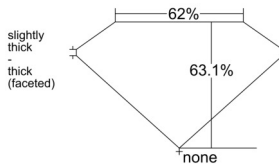

GIA®

FACSIMILE

GIA REPORT 6532184184

Verify this report at GIA.edu

GIA NATURAL DIAMOND DOSSIER®

August 21, 2025
GIA Report Number 6532184184
Shape and Cutting Style ..... Pear Brilliant
Measurements ..... 5.87 x 3.86 x 2.44 mm

GRADING RESULTS

Carat Weight ..... 0.33 carat
Color Grade ..... D
Clarity Grade VS1

ADDITIONAL GRADING INFORMATION

Polish ..... Excellent
Symmetry ..... Very Good
Fluorescence ..... None
Clarity Characteristics..... Crystal, Pinpoint, Indented Natural
Inscription(s): GIA 6532184184

PROPORTIONS

Profile not to actual proportions

GRADING SCALES

GIA COLOR SCALE		GIA CLARITY SCALE			
COLORLESS	D	VERY VERY SLIGHTLY INCLUDED	FLAWLESS		
	E		INTERNALLY FLAWLESS		
	F	VERY SLIGHTLY INCLUDED	VS₁		
	G		VS₂		
	H		VS₁		
	NEAR COLORLESS	I	SLIGHTLY INCLUDED	SI₁	
		J		SI₂	
		FAINT	K	INCLUDED	I₁
			L		I₂
			M		I₃
VERT LIGHT	N		NOT GRADED		
	O				
	P				
	Q				
	R				
LIGHT	S				
	T				
	U				
	V				
	W				
X					
Y					
Z