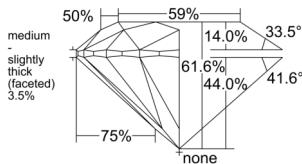

GIA®

FACSIMILE

GIA REPORT 6532191446

Verify this report at GIA.edu

GIA NATURAL DIAMOND DOSSIER®

August 23, 2025
GIA Report Number 6532191446
Shape and Cutting Style ..... Round Brilliant
Measurements ..... 5.72 - 5.76 x 3.53 mm

GRADING RESULTS

Carat Weight ..... 0.71 carat
Color Grade ..... F
Clarity Grade VVS2
Cut Grade ..... Excellent

ADDITIONAL GRADING INFORMATION

Polish ..... Excellent
Symmetry ..... Excellent
Fluorescence ..... None
Clarity Characteristics ..... Pinpoint
Inscription(s): GIA 6532191446

PROPORTIONS

Profile to actual proportions